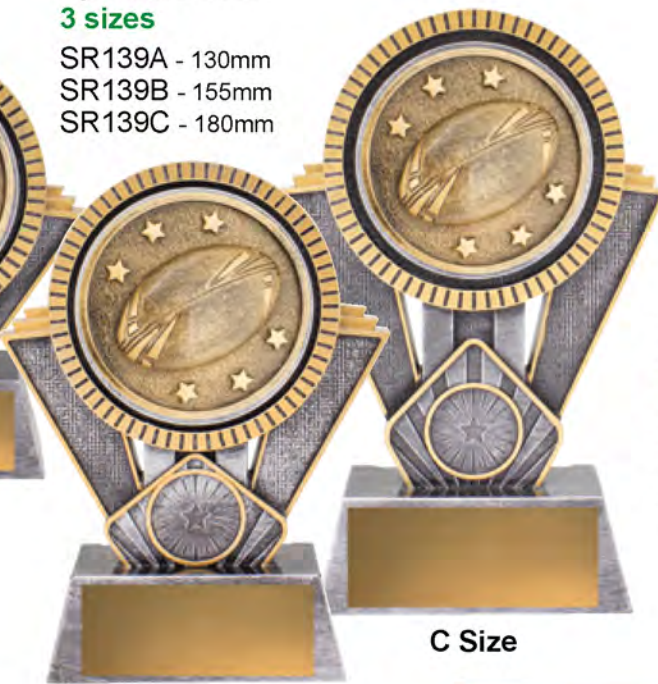

Cosmos Glass Male
3 sizes

CKG213A - 185mm
CKG213B - 215mm
CKG213C - 245mm

Cosmos Glass Female
3 sizes

CKG212A - 185mm
CKG212B - 215mm
CKG212C - 245mm

Cosmos Super Mini Male
CSM13 - 120mm

Cosmos Super Mini Theme
CSM39 - 120mm

Cosmos Glass Theme
3 sizes

CKG239A - 185mm
CKG239B - 215mm
CKG239C - 245mm

Cosmos Super Mini Female
CSM12 - 120mm

Spartan Series

3 sizes

SR139A - 130mm

SR139B - 155mm

SR139C - 180mm

A Size

C Size

B Size

Spartan Glass Award

3 sizes

SG239A - 165mm

SG239B - 190mm

SG239C - 215mm